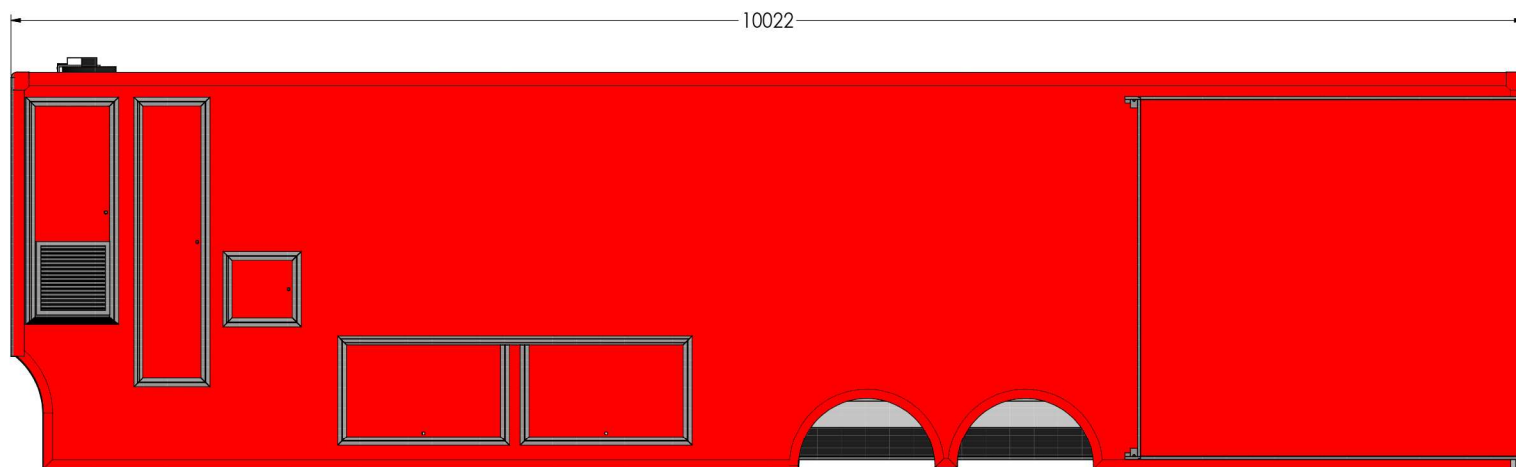

Schaal 1:25  
Formaat A2

Revision:	Date:	Description:	Name:	Checked:
0	22-4-2020	Original created	P. Wevers	
Dimensional tolerance: ISO 2768 - ISO 8015	Format : Scale : Units : mm	Project :	<b>Datena</b>	
<b>Van Waarde Verkoopwagens</b> Volkerstraat 4 4462 GH GOES E-mail: vwaarde@wxs.nl Tel.: 0113-250914		Drawing : <b>077-2-02-0 Buitenaanzichten</b>		
File name : 077-2-02-0 Buitenaanzichten.idw				
<small>This drawing is the exclusive property of Van Waarde GOES. It may not be copied, redrawn and communicated for any purpose without the written permission of.</small>				