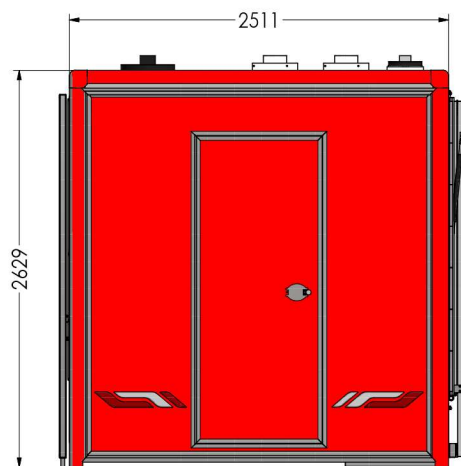

Schaal 1:25  
Formaat A2

Revision:	Date:	Description:	Name:	Checked:
0	22-4-2020	Original created	P. Wevers	
Dimensional tolerance: ISO 2768 - ISO 8015	Format : Scale : Units : mm	Project :	<b>Datena</b>	
<b>Van Waarde Verkoopwagens</b> Volkerstraat 4 4462 GH GOES E-mail: vwaarde@wxs.nl Tel.: 0113-250914		Drawing : <b>077-2-02-0 Buitenaanzichten</b>		
File name : 077-2-02-0 Buitenaanzichten.idw				
<small>This drawing is the exclusive property of Van Waarde GOES. It may not be copied, redrawn and communicated for any purpose without the written permission of.</small>				