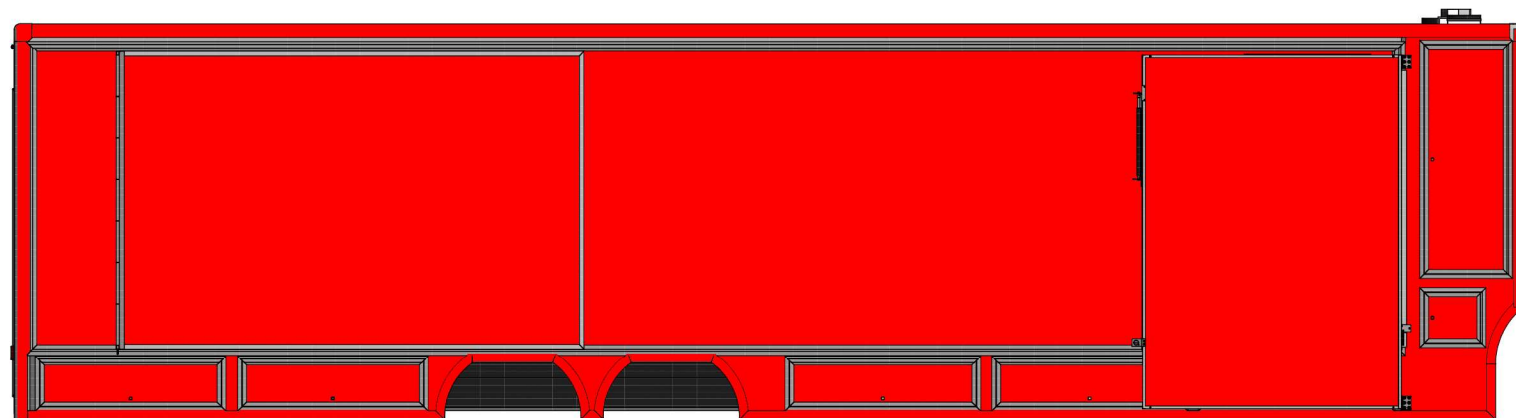

Schaal 1:25  
Formaat A2

Revision:	Date:	Description:	Name:	Checked:
0	22-4-2020	Original created	P. Wevers	
Dimensional tolerance: ISO 2768 - ISO 8015	Format : Scale : Units : mm	Project :	<b>Datena</b>	
<b>Van Waarde Verkoopwagens</b> Volkerstraat 4 4462 GH GOES E-mail: vwaarde@wxs.nl Tel.: 0113-250914		Drawing : <b>077-2-02-0 Buitenaanzichten</b>		
File name : 077-2-02-0 Buitenaanzichten.idw				
<small>This drawing is the exclusive property of Van Waarde GOES. It may not be copied, redrawn and communicated for any purpose without the written permission of.</small>				